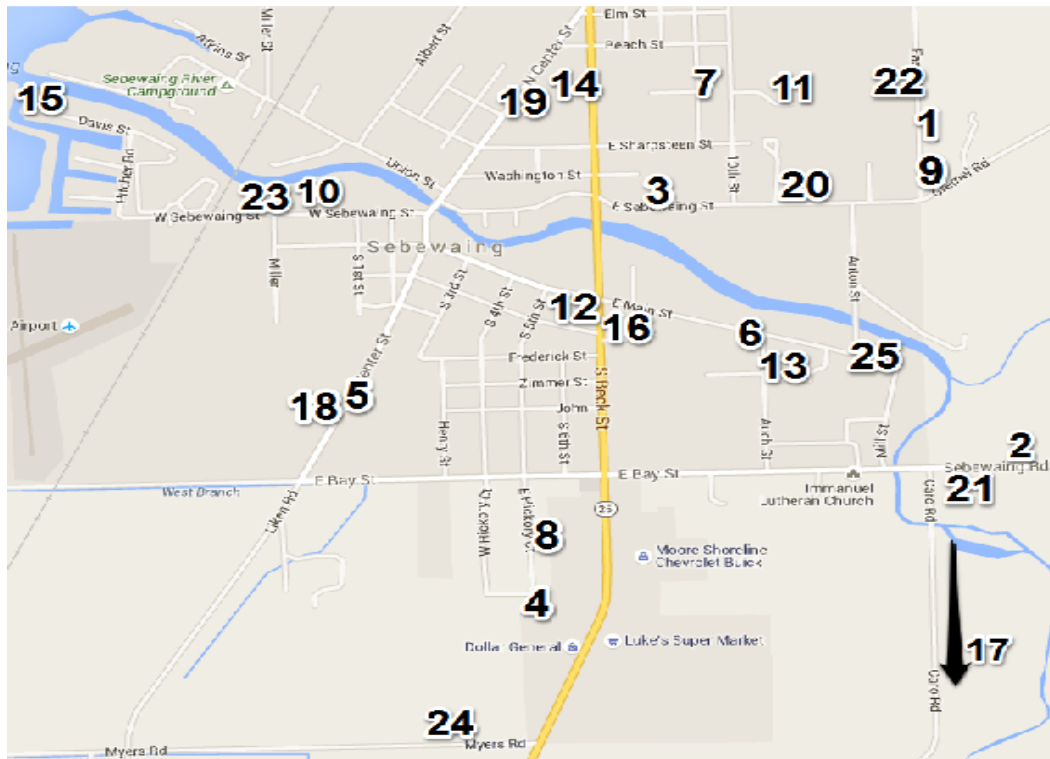

11th Annual Sebewaing Town-Wide Garage Sale (2016 Official Map)

1st WEEK MAP ~ Thursday-Saturday June 9th, 10th, & 11th 9 am – 5 pm

1	270 East Street- Household items sale	Thurs.-Sat. 9th, 10th, & 11th- 9 to 5
2	11440 Sebewaing Road- Multi-family sale. Dining room table set, end tables, fishing pole, bow & arrow, & a Little Tykes Climber	Thurs.-Friday- 9th & 10th- 9 to 5
3	541 E. Sebewaing Street- Crafts & toys	Thurs.-Sat.- 9th, 10th, & 11th- 9 to 5
4	681 Hickory Court- "Christmas In The City," antiques, dishes, kitchen supplies, furniture, men & ladies clothing, and 8 ct. large, white table cloths	Thurs.-Sat.- 9th, 10th, & 11th- 9 to 5
5	383 S. Center St.- Baby clothing, kid's size large & women's clothing & hunting & fishing items	Wed.-Fri. 8th, 9th & 10th- 8 to 5
6	700 E. Main Street- A variety of household, antiques & crafts	Thurs.-Sat.- 9th, 10th, & 11th- 9 to 5
7	486 Ninth Street- Garden art, country décor, household, & misc.	Thurs.-Sat.- 9th, 10th, & 11th- 9 to 5
8	604 E. Hickory Court- Garage sale	Thurs.-Sat.- 9th, 10th, & 11th- 9 to 5
9	210 East Street- Household, garage tools, & misc. - Clark & Barb Eidt	Thurs.-Sat.- 9th, 10th, & 11th- 9 to 5
10	223 W. Sebewaing Street- Antique dishes, glassware, & stuff	Thurs.-Friday- 9th & 10th- 9 to 6
11	Tenth Street- Dix Apartments- First building- Apt. #6- Estate sale! Antiques, collectibles, 30" flat screen Emerson TV, furniture, antique ceramic flower pots, craft & art supplies	Thurs.-Sat.- 9th, 10th, & 11th- 9 to 5
12	316 E. Main Street- Perennial plants & silk flower arrangements	Thurs.-Fri.- 9th & 10th- 9 to 5 & Sat. 9-12
13	64 Auch Street- Garage sale! Misc. items. - C. Gangler	Thurs.-Sat.- 9th, 10th, & 11th- 9 to 5
14	514 N. Beck Street- Large variety of items! Antique table & coffee table, man's suit size 44, and a large assortment of neckties.	Thurs.-Friday- 9th & 10th- 9 to 5
15	791 Davis Street- Household items & tools	Thurs.-Sat.- 9th, 10th, & 11th- 9 to 5
16	20 S. Beck Street- Garage door opener & misc. items	Thurs.-Fri.- 9th-10th- 8 to 5 Sat.-Sun.- 11th-12th- 8 to 6
17	11247 McAlpin Road- (1/2 way between Lange & Caro Rd) "A little of everything" sale!	Thurs.-Sat.- 9th, 10th, & 11th- 9 to 4
18	384 S. Center Street- "Cleaning out the house" sale!	Thurs.-Sat.- 9th, 10th, & 11th- 9 to 5
19	518 N. Center Street- Multi-family sale! Junior extra Sm. to extra Lg., girl's size 10-16, young men's & plus sized clothing, bedding, holiday décor, glassware, household, and a riding mower	Thurs.-Sat.- 9th, 10th, & 11th- 9 to 5
20	686 E. Sebewaing Street -Kothe Estate sale- Fishing & plumbing supplies galore & household items. - <i>Gallery Unique Appraisers @estatesales.net</i>	Thurs.-Sat.- 9th, 10th, & 11th- 9 to 6
21	11477 Sebewaing Road- (in the pole barn-southwest corner) Multi-family sale!	Thurs.-Sat.- 9th, 10th, & 11th- 9 to 5
22	289 East Street- Junior size clothing, household item, & stuff	Thurs.-Sat.- 9th, 10th, & 11th- 9 to 5
23	335 W. Sebewaing Street- Baby, kid's, women, & men's clothing, household & misc.	Thurs.-Sat.- 9th, 10th, & 11th- 8 to 5
24	11860 Myers Road- Chain link fencing, a riding lawnmower, puppy crates, & household	Thurs.-Sat.- 9th, 10th, & 11th- 9 to 5
25	919 E. Main Street- Cotton candy & stuff	Friday- 10th- 9 to 5